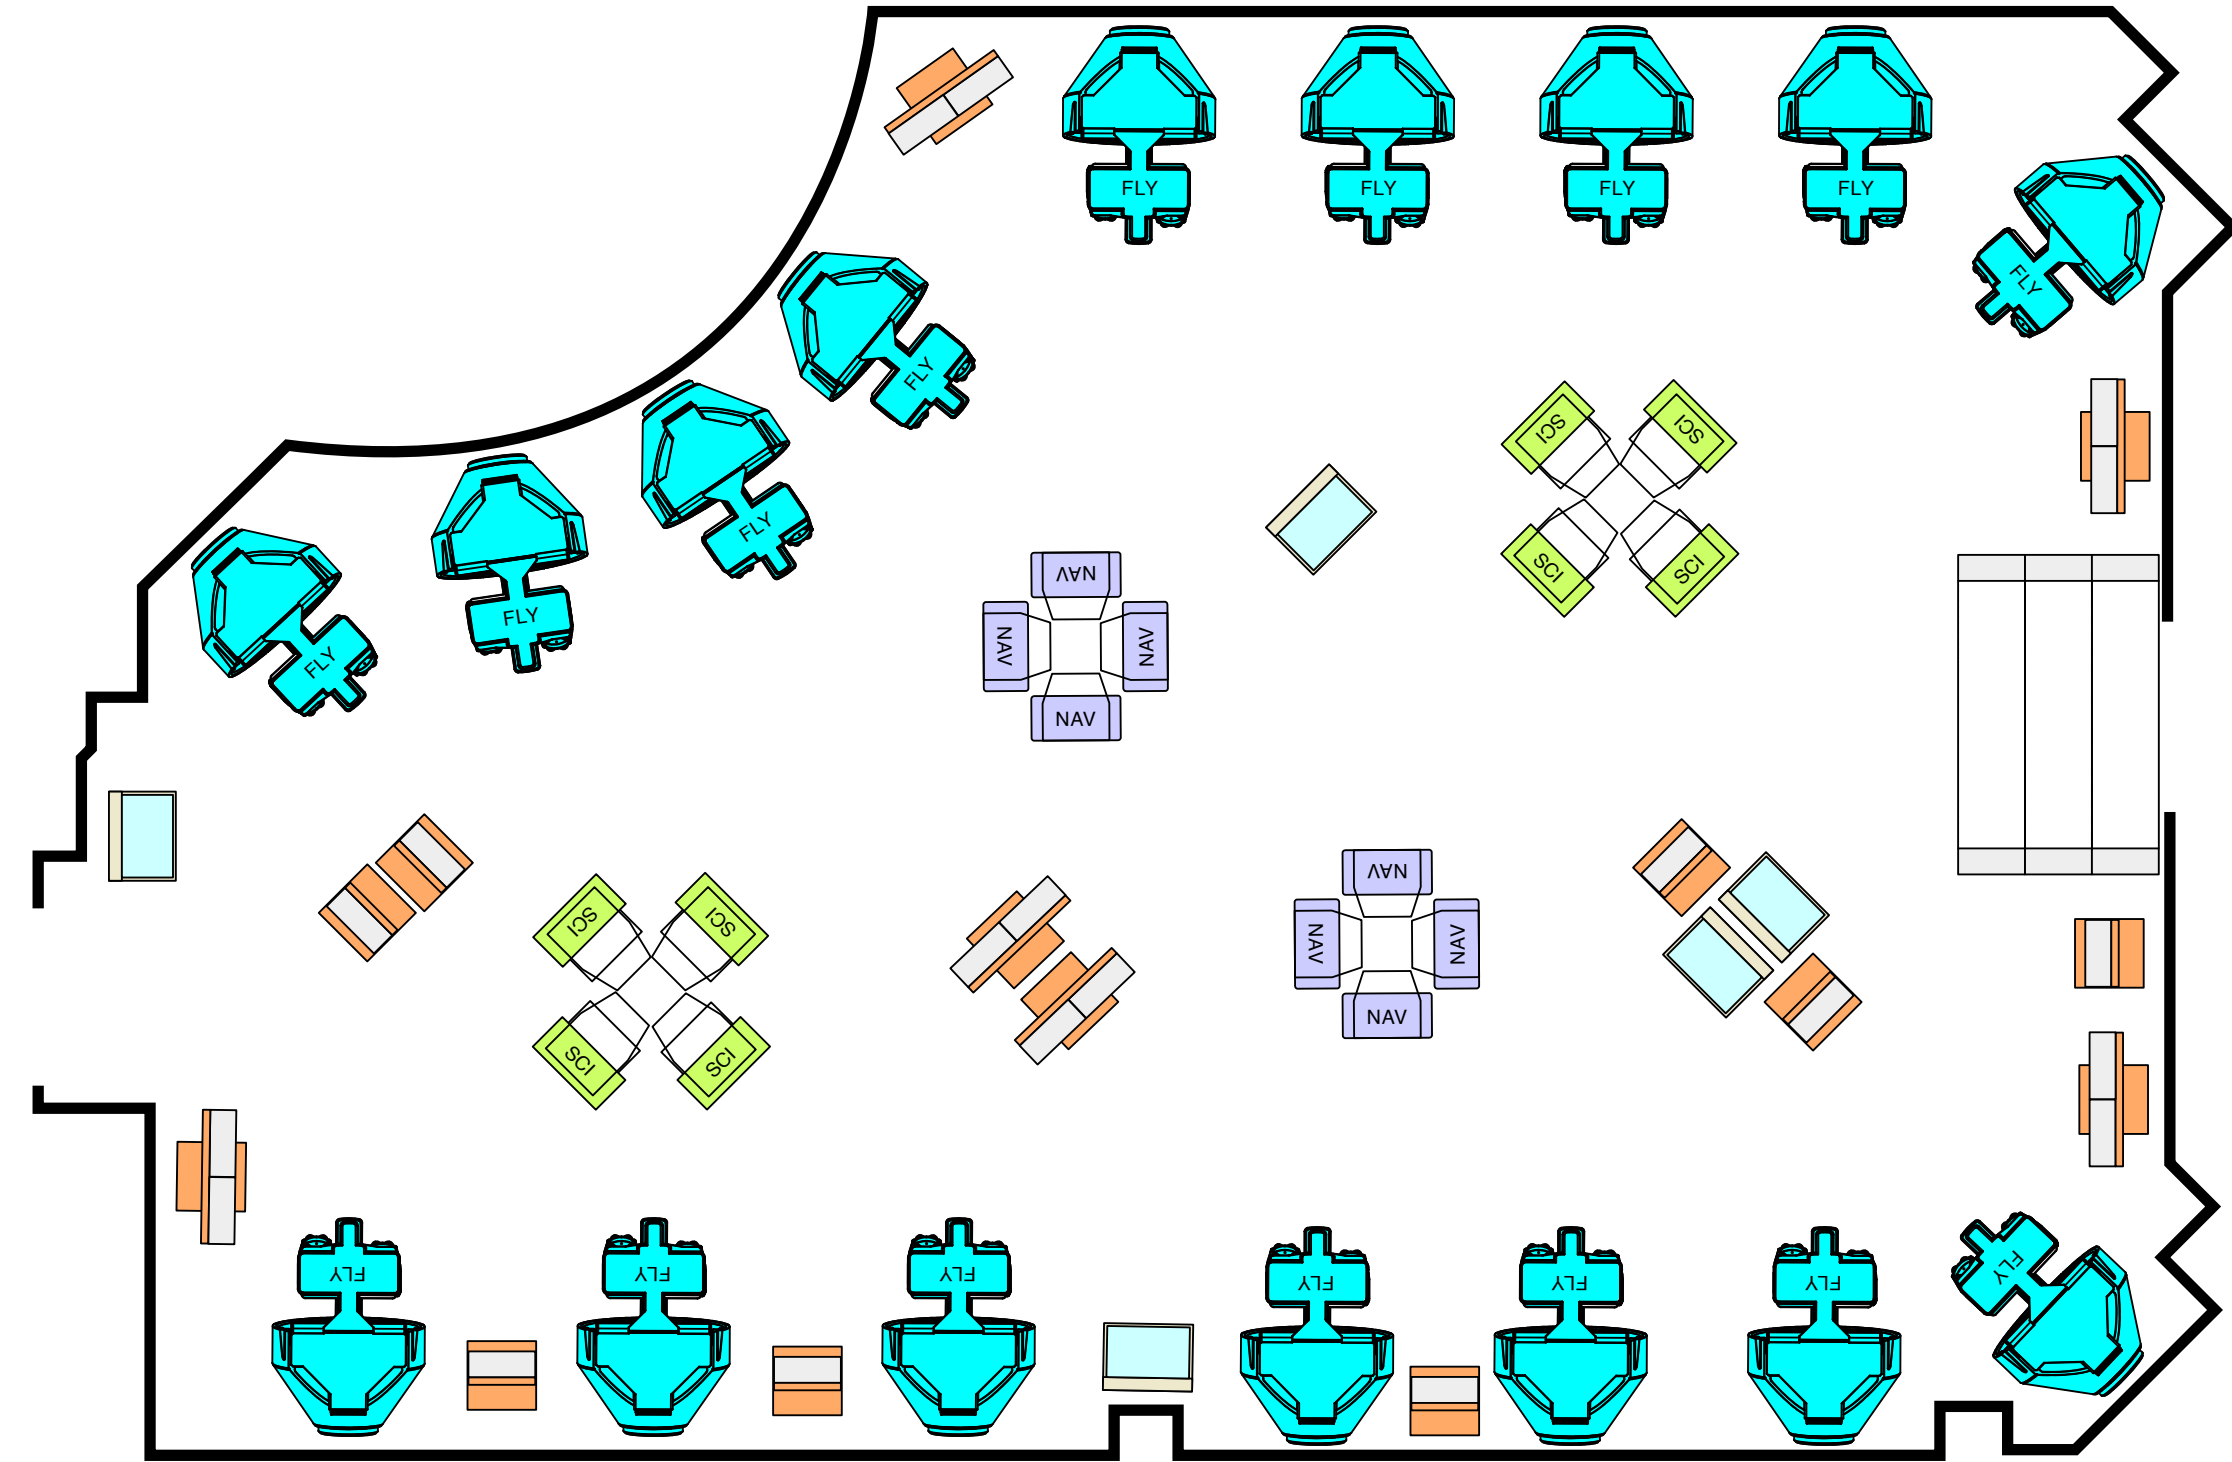

info@eurekaexhibits.com
www.eurekaexhibits.com
(908) 644-3477

ISSUE: March 19, 2019
DRAWN BY: KJames

CLIENT:
Baylor University
One Bear Place #97154
Waco, TX 76798

LOCATION:
Mayborn Museum

INSTALLATION:
TBD

OPENING:
TBD

INVENTORY: Be the Astronaut

Interactives	
NAV station	8
SCI station	8
FLY station	16

Signage	
Standard sign box	8
Large sign box	6
Space Suit Display	3
Vintage Toy Display	1
Space Artifacts Display	1

Structure	
I-form Modular Building Components	27
J-form Modular Building Components	6

LEGEND

NAV Station	Display Case	I-FORM
SCI Station	Sign Box Large	J-FORM
FLY Station	Sign Box Small	Entry Banner
	I-FORM 3 High	

Floor Plan