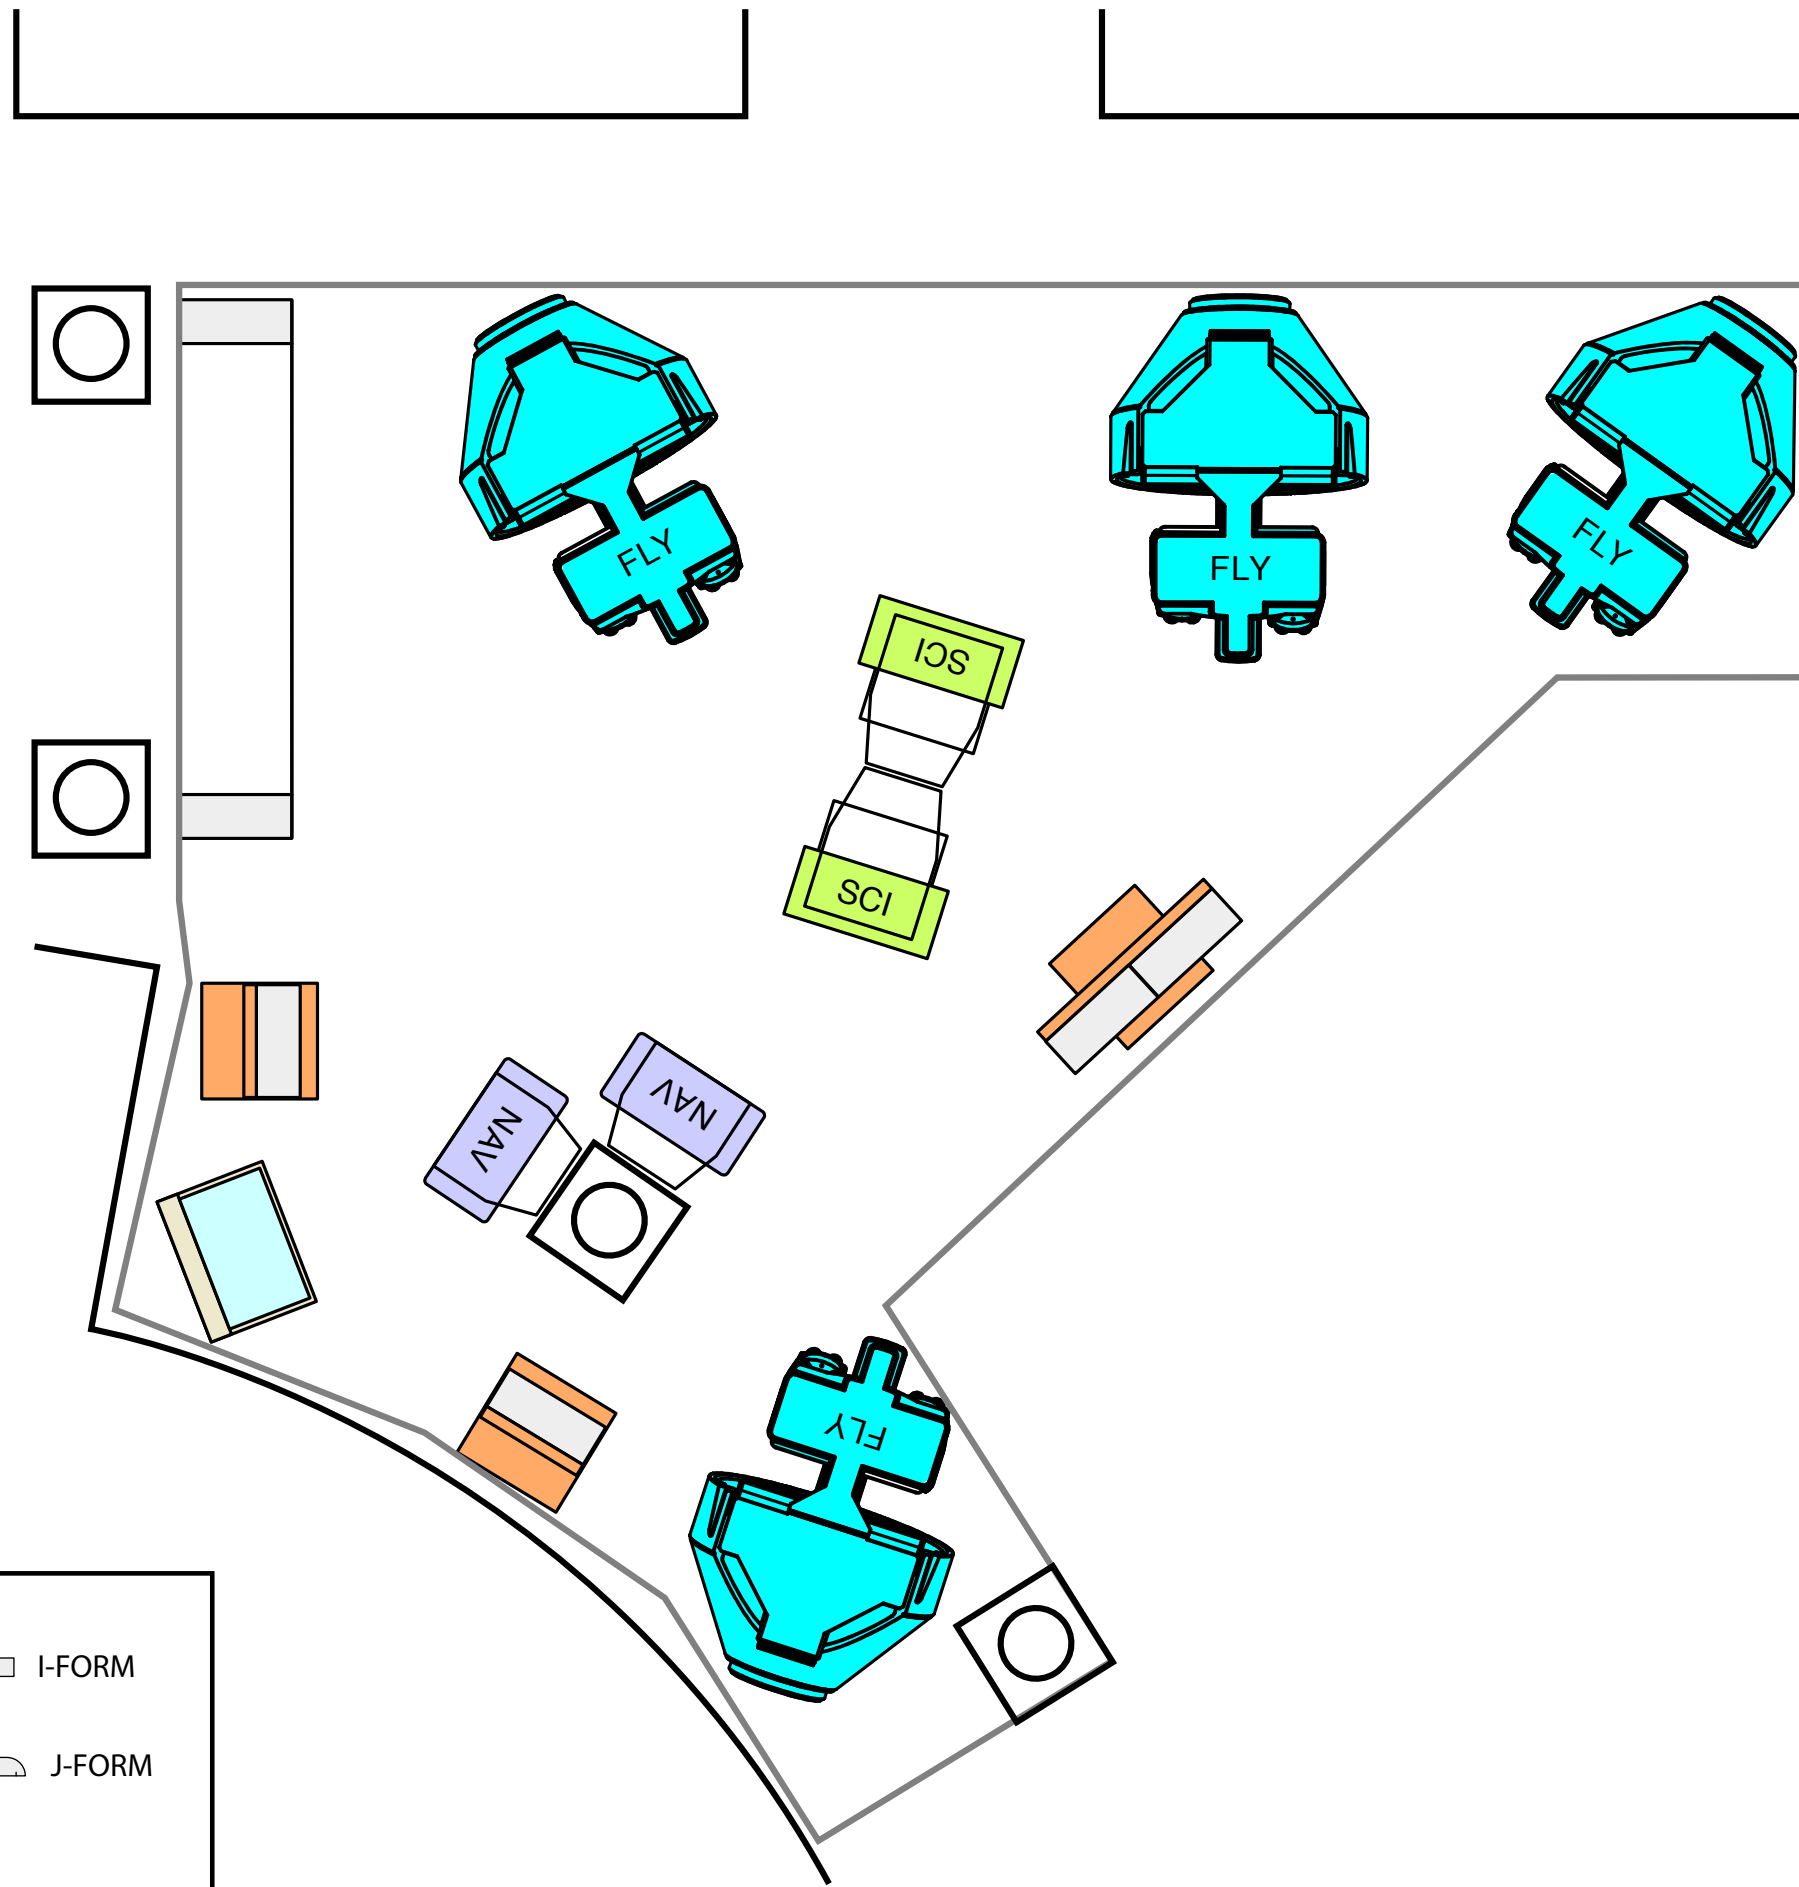

info@eurekaexhibits.com
 www.eurekaexhibits.com
 (908) 644-3477

ISSUE May 7th, 2019
 DRAWN BY KJames

CLIENT
 Clay Center
 One Clay Square
 Chareleston, WV 25301

LOCATION
 Discovery Museum

INSTALLATION
 TBD

OPENING
 TBD

INVENTORY: Be the Astronaut

Interactives	
NAV station	2
SCI station	2
FLY station	4

Signage	
Standard sign box	2
Large sign box	1
Space Artifacts Display	1

Structure	
I-form Modular Building Components	7
J-form Modular Building Components	2

LEGEND

NAV Station	Display Case	I-FORM
SCI Station	Sign Box Large	J-FORM
FLY Station	Sign Box Small	Entry Banner
	I-FORM 3 High	

Floor Plan